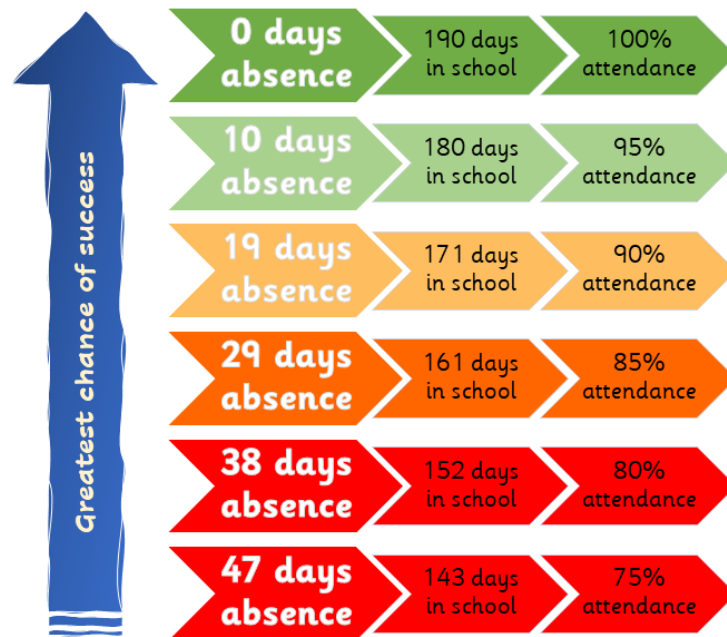

09.05.25

'Inspired to grow and flourish'

DATES TO REMEMBER

Friday 23rd May 2025 - Last day of term

Monday 2nd June 2025 - School opens to pupils

Wednesday 16th July 2025 - Parents evening

Friday 18th July 2025 - Last day of term

Monday 21st July 2025 - Teacher training day

**Our winning class last week was
Yr 3 with 99%**

**Our winning class this week was
Yr 3 with 99%**

@WHF_School

Welsh House Farm

Important News

09.05.25

Dear Families and Students,